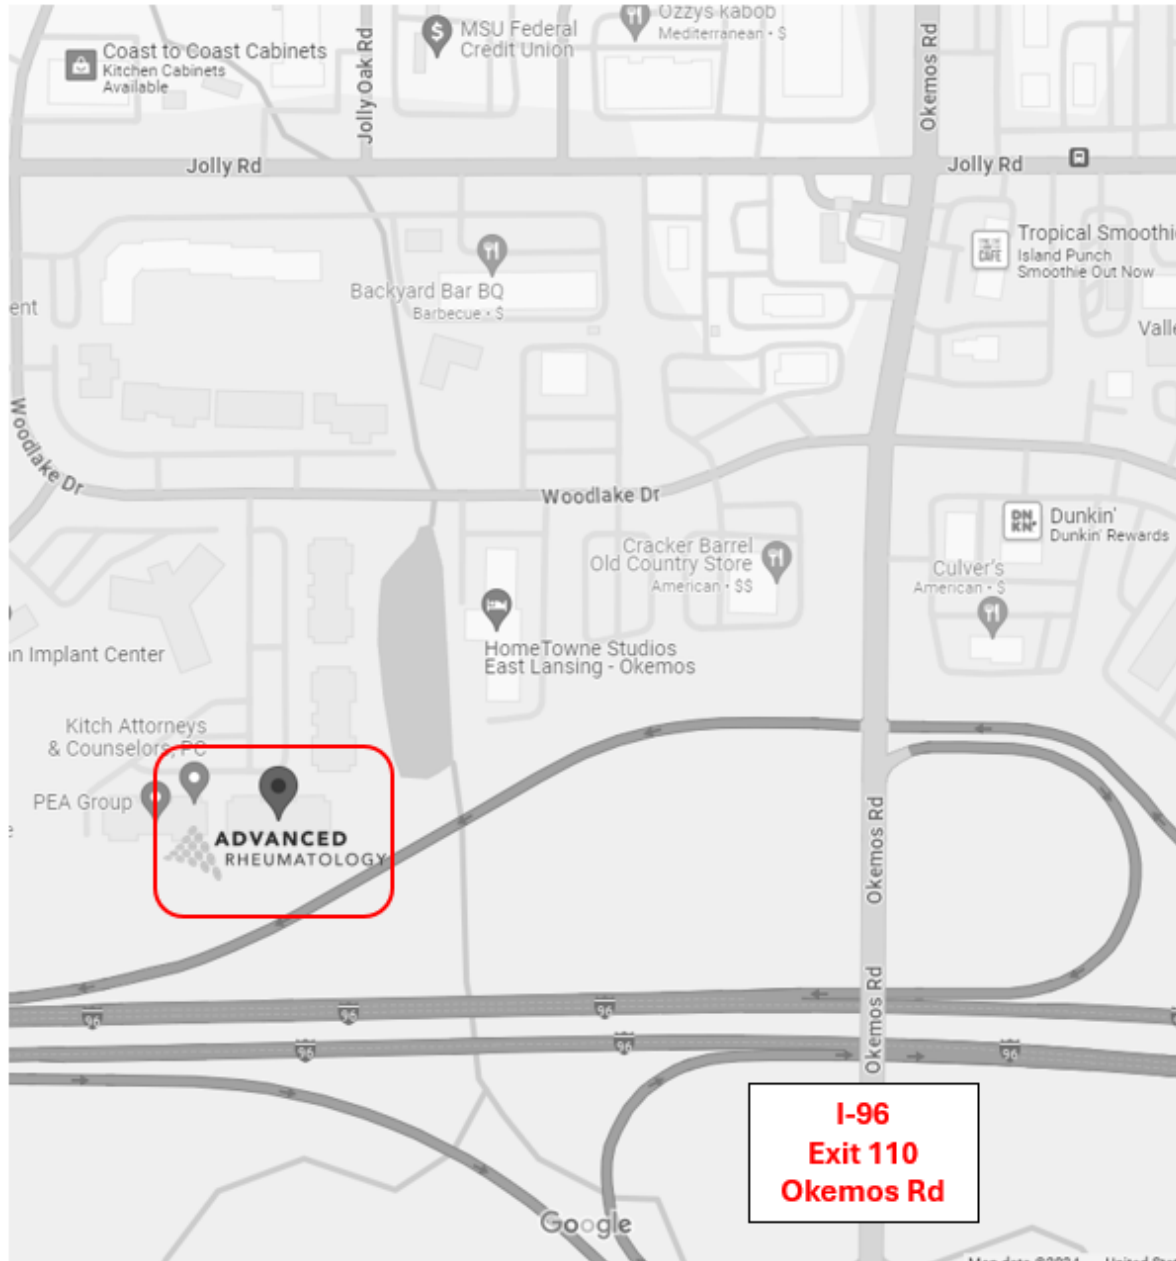

As of July 1, 2024 our location is:
2375 Woodlake Dr, Suite 300, Okemos, MI 48864
Our last day at the Collins Rd location is June 28, 2024

Scan
QR Code
for Map &
Directions

From The East (Brighton, Williamston, etc.)

1. Take I-96 West Toward Lansing
2. Take EXIT 110 toward Mason/Okemos
3. Turn Right onto Okemos Rd
4. Turn Left onto Woodlake Dr (the first road on the left between the Cracker Barrel & Applebee's)
5. Pass the HomeTowne Studios Hotel
6. Turn Left into our parking lot

From The North (Mt Pleasant, St John's, etc.)

1. Take US-127 South Toward Lansing
2. Take Exit 11 toward Jolly Rd/Dunckel Rd.
3. Turn Left onto Dunckel Rd
4. Turn Right onto Collins Rd.
5. Turn Left onto Jolly Rd.
6. Take Jolly for approximately 3 miles
7. Turn Right onto Woodlake Dr
8. Follow the curve in the road then turn Right into our parking lot.

From The South (Jackson, Mason, etc.)

1. Take US-127 North toward Lansing
2. Take exit 73A to merge onto I-96 E toward Detroit
3. Take Exit 110 toward Okemos/Mason
4. Turn Left onto Okemos Rd.
5. Turn Left onto Woodlake Dr (it is the road between the Cracker Barrel & Applebee's)
6. Pass the HomeTowne Studios Hotel
7. Turn Left into our parking lot